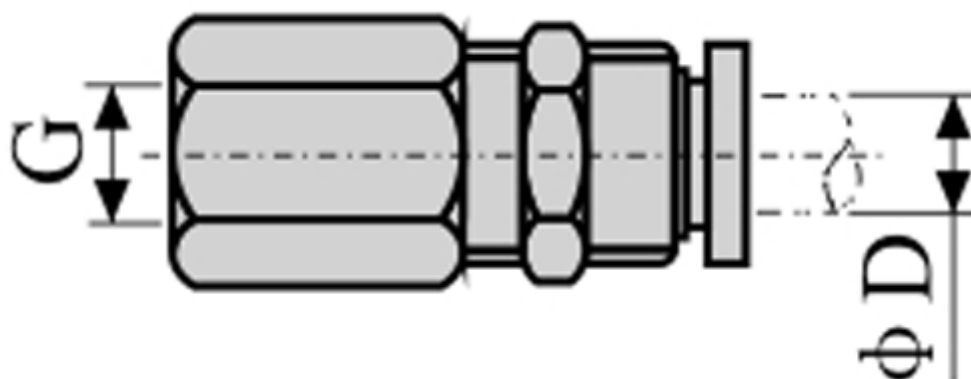

Data Sheet

Article number: 58EPMF801

Description: Fitting EPMF801 bulkhead female connector
thread 1/8", tube diameter 8

Measures

D = 8
Thread = 1/8"